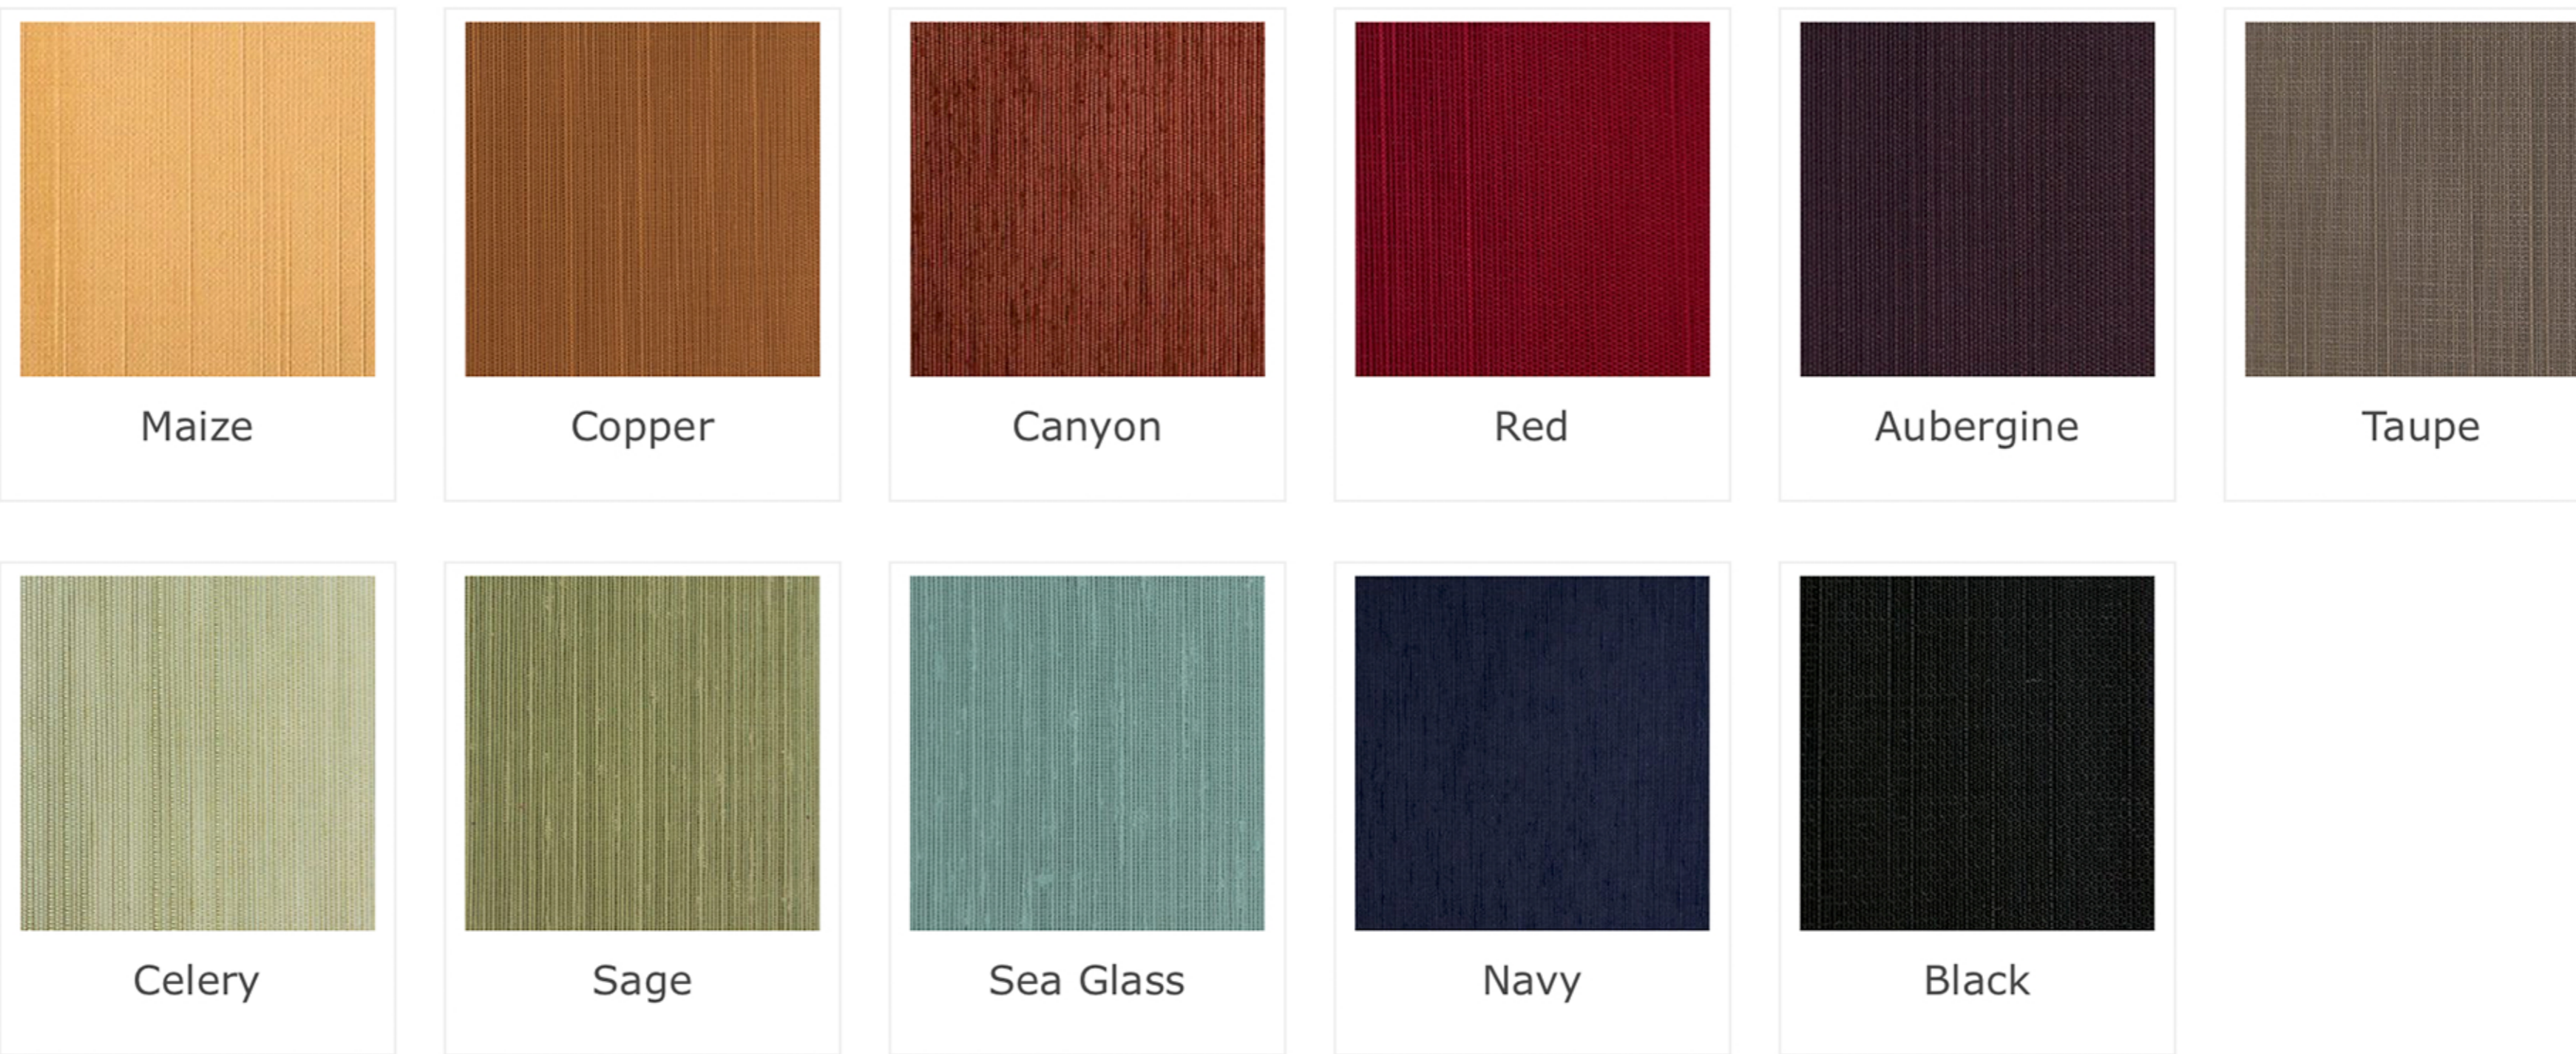

DELUXE ALBUM COVER MATERIALS

GRAMERCY LEATHER

TRIBECA LEATHER

NATURAL LINEN

CONTEMPORARY LINEN

BOOK CLOTH

SHANTUNG SILK

CHELSEA LEATHER

FULTON FABRIC NL

DELANCEY TEXTURED NL

STANTON NL

HUDSON NL

MADISON NL