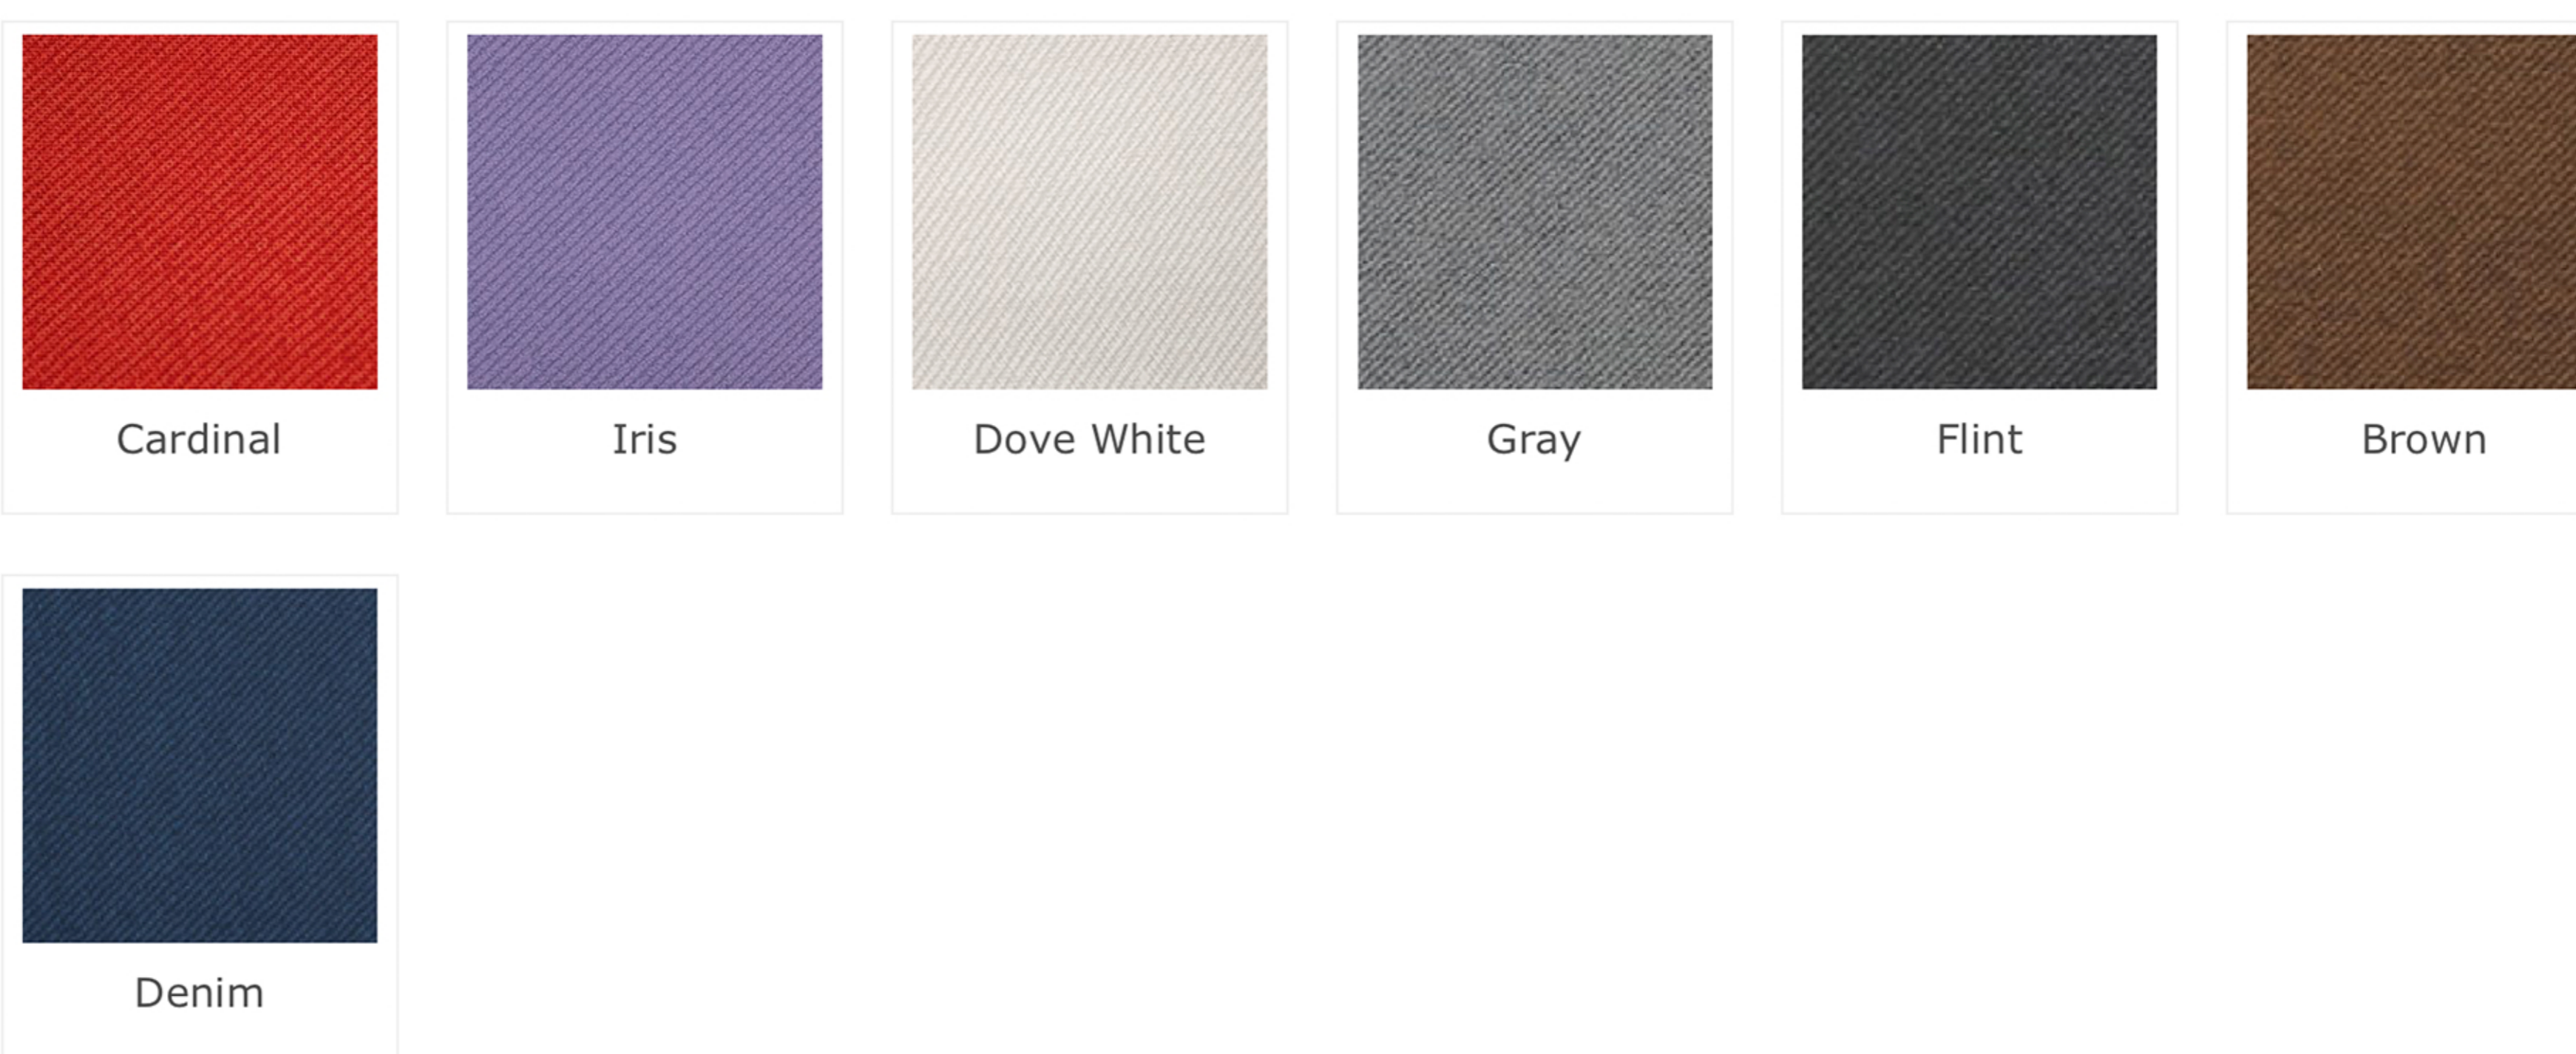

DELUXE ALBUM COVER MATERIALS

GRAMERCY LEATHER

TRIBECA LEATHER

NATURAL LINEN

CONTEMPORARY LINEN

BOOK CLOTH

SHANTUNG SILK

CHELSEA LEATHER

FULTON FABRIC NL

DELANCEY TEXTURED NL

STANTON NL

HUDSON NL

MADISON NL