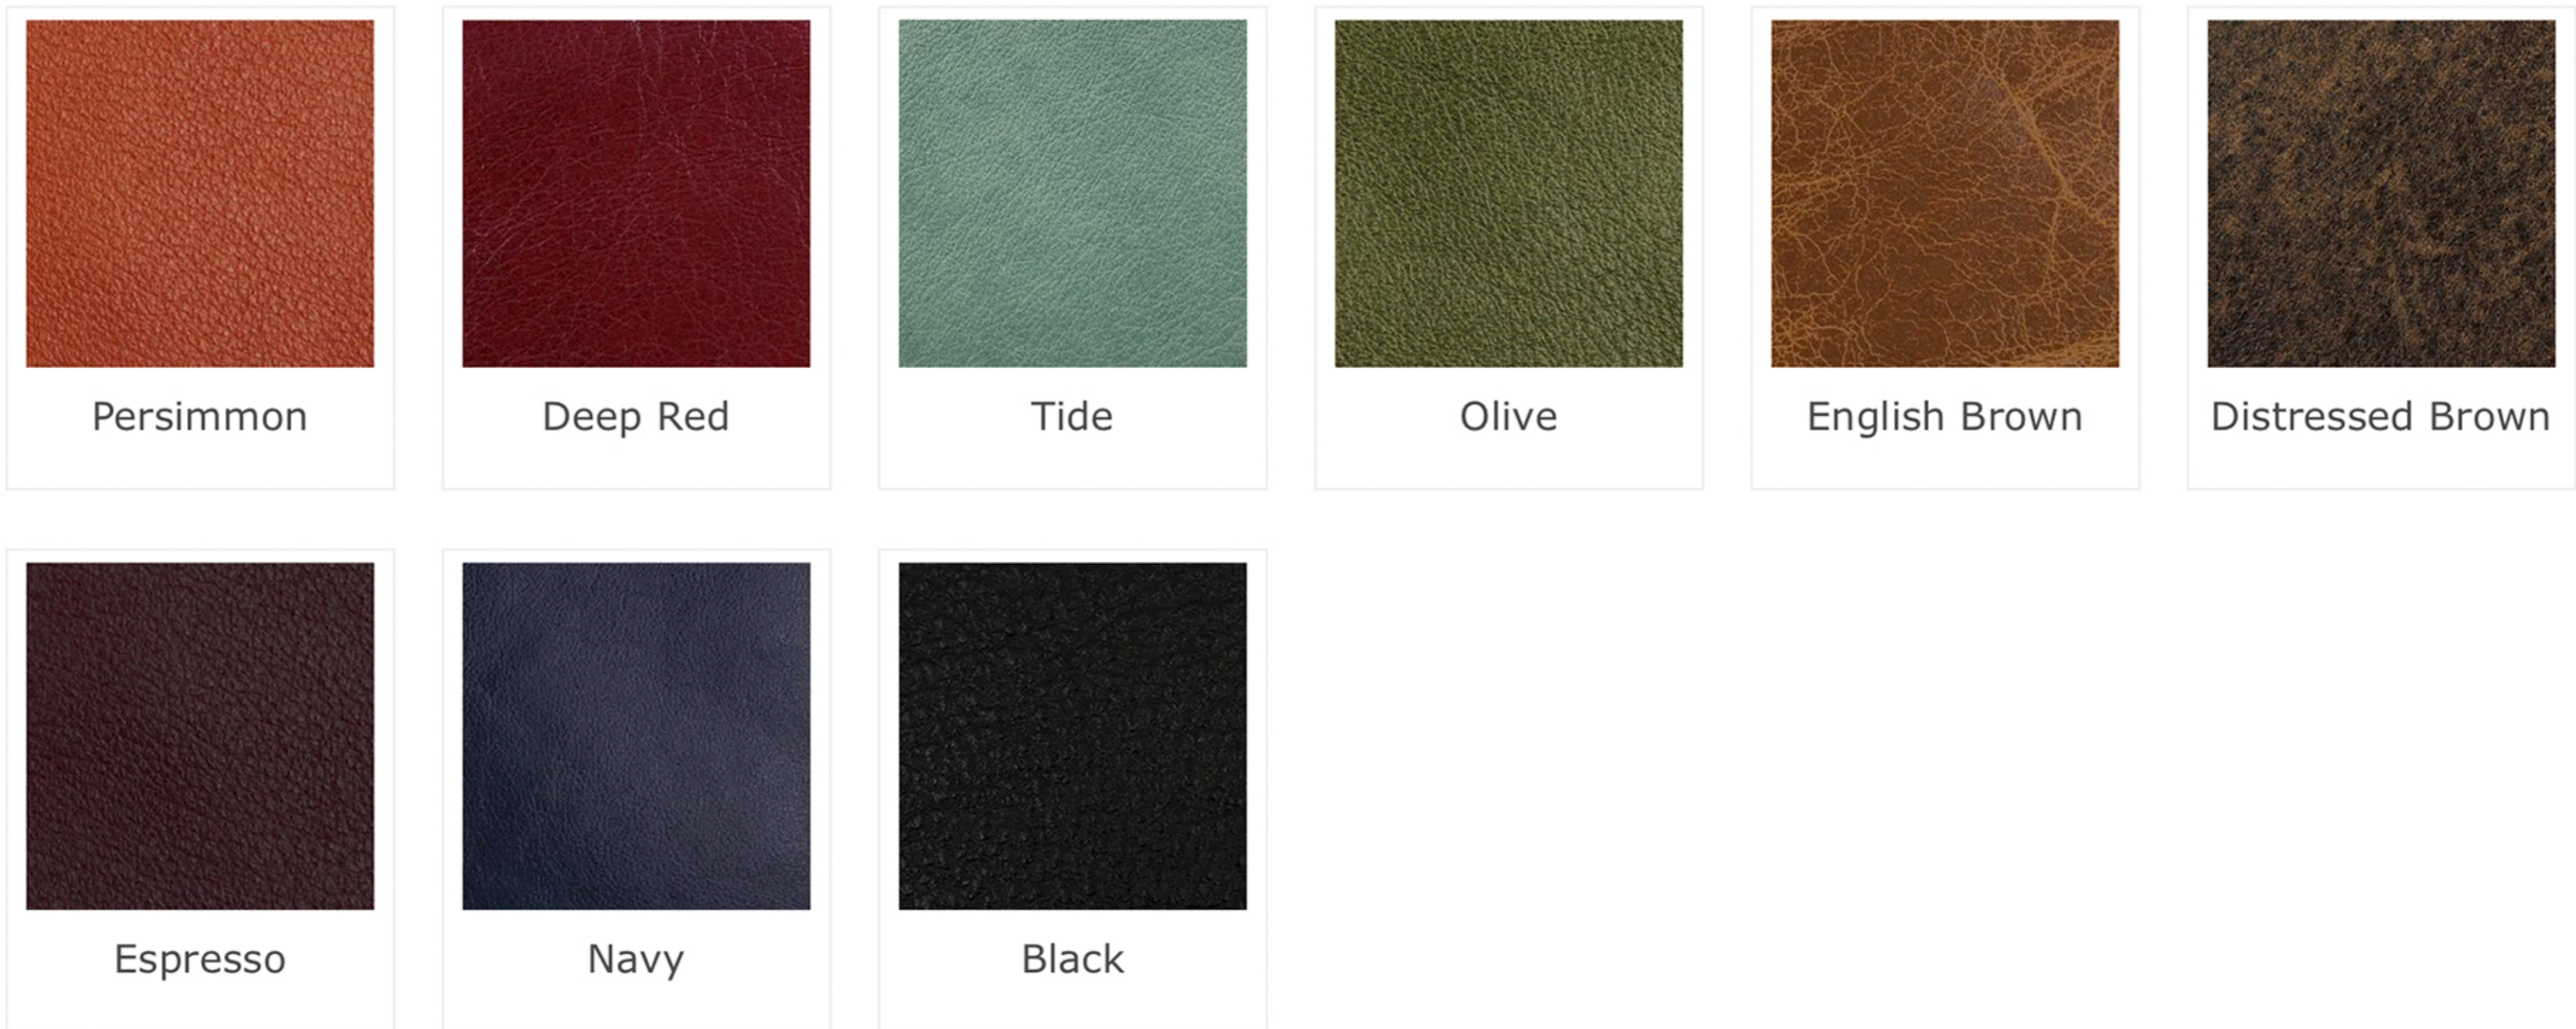

DELUXE ALBUM COVER MATERIALS

GRAMERCY LEATHER

TRIBECA LEATHER

NATURAL LINEN

CONTEMPORARY LINEN

BOOK CLOTH

SHANTUNG SILK

CHELSEA LEATHER

FULTON FABRIC NL

DELANCEY TEXTURED NL

STANTON NL

HUDSON NL

MADISON NL