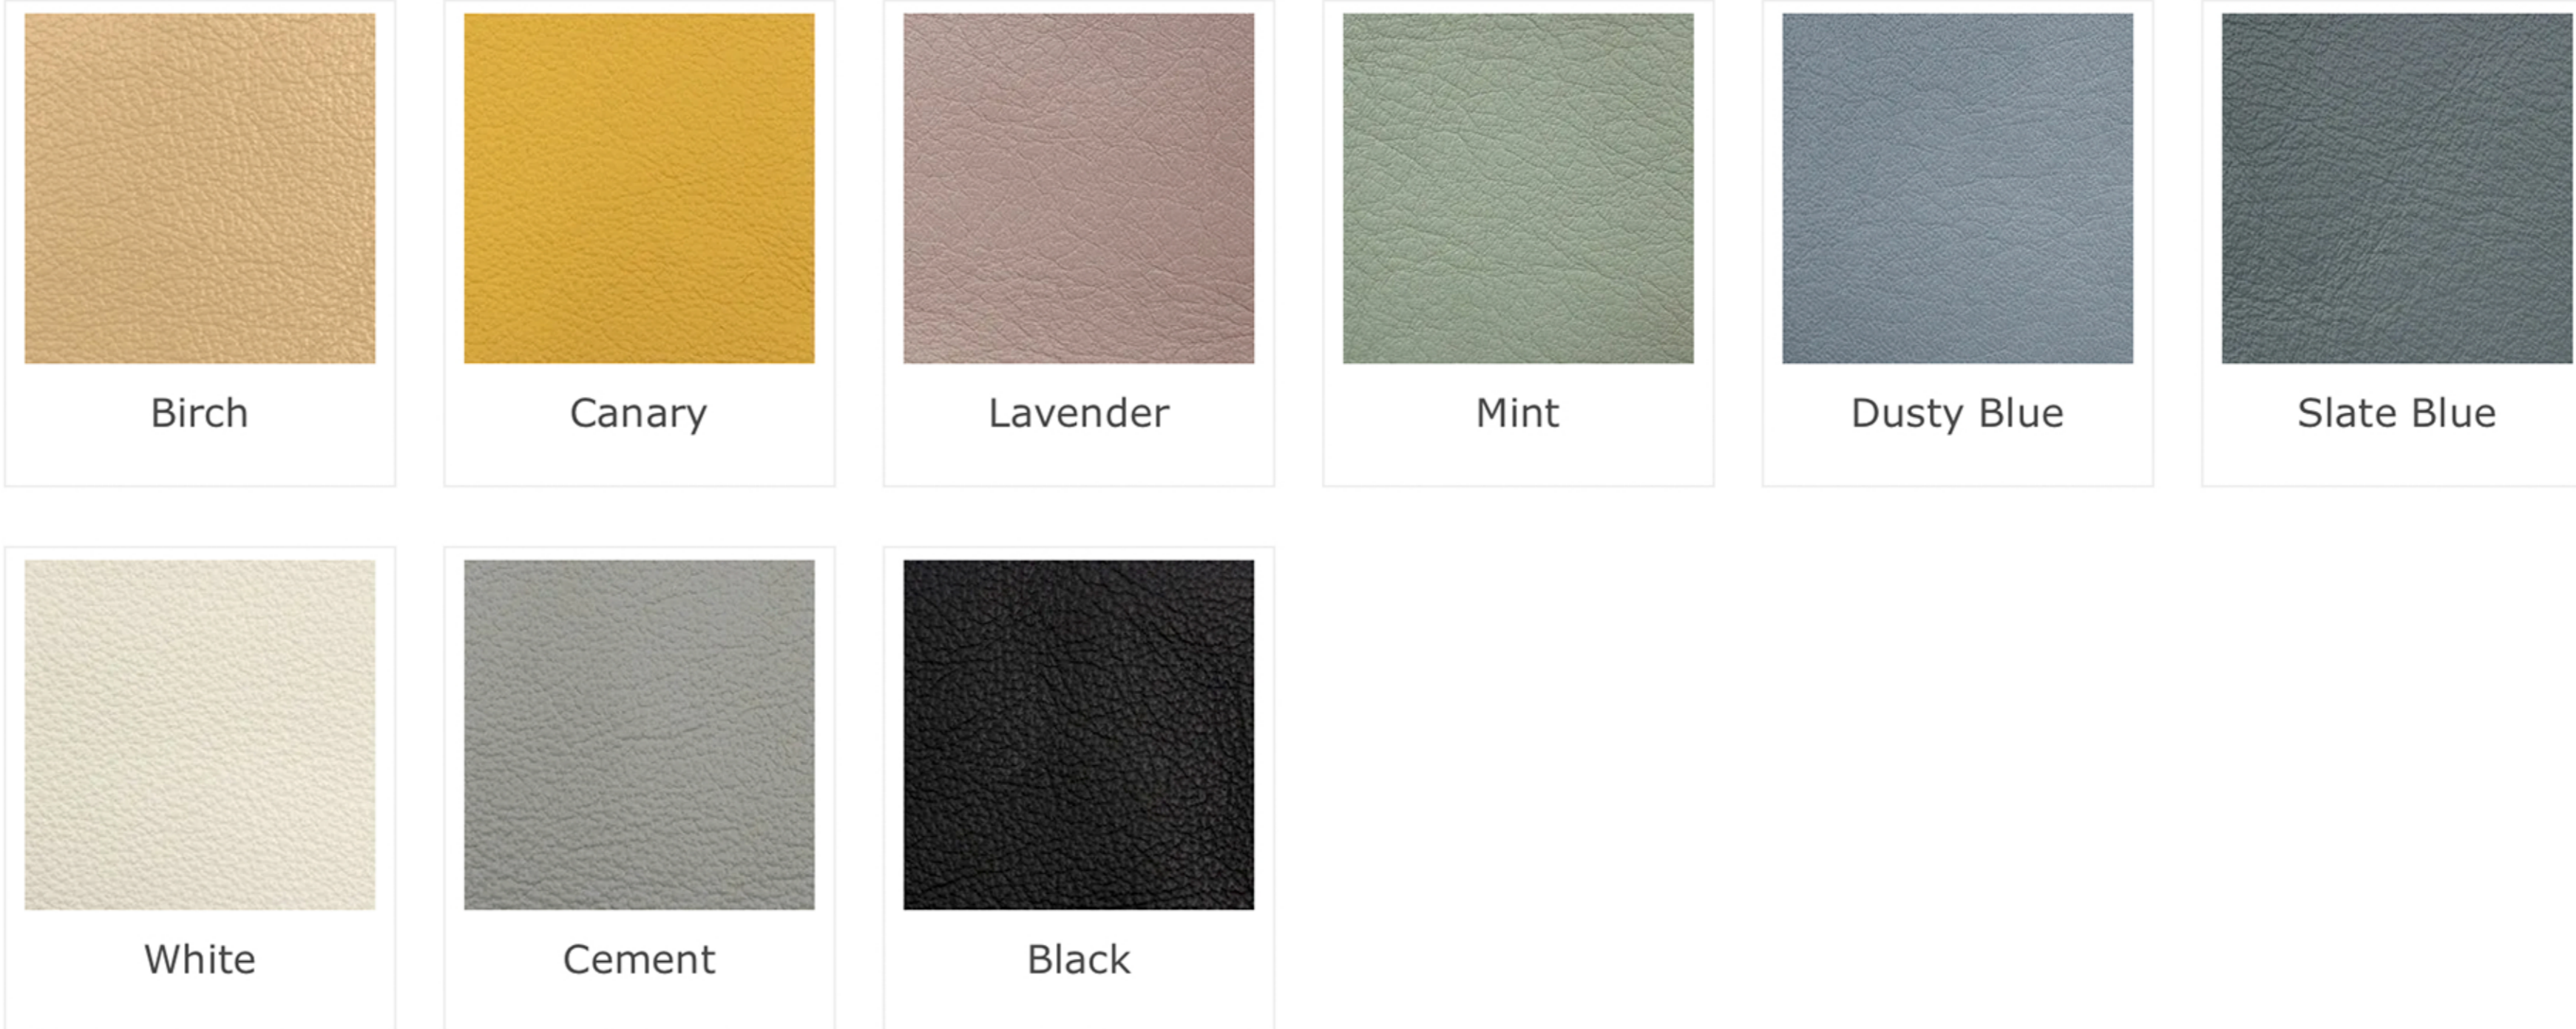

DELUXE ALBUM COVER MATERIALS

GRAMERCY LEATHER

TRIBECA LEATHER

NATURAL LINEN

CONTEMPORARY LINEN

BOOK CLOTH

SHANTUNG SILK

CHELSEA LEATHER

FULTON FABRIC NL

DELANCEY TEXTURED NL

STANTON NL

HUDSON NL

MADISON NL