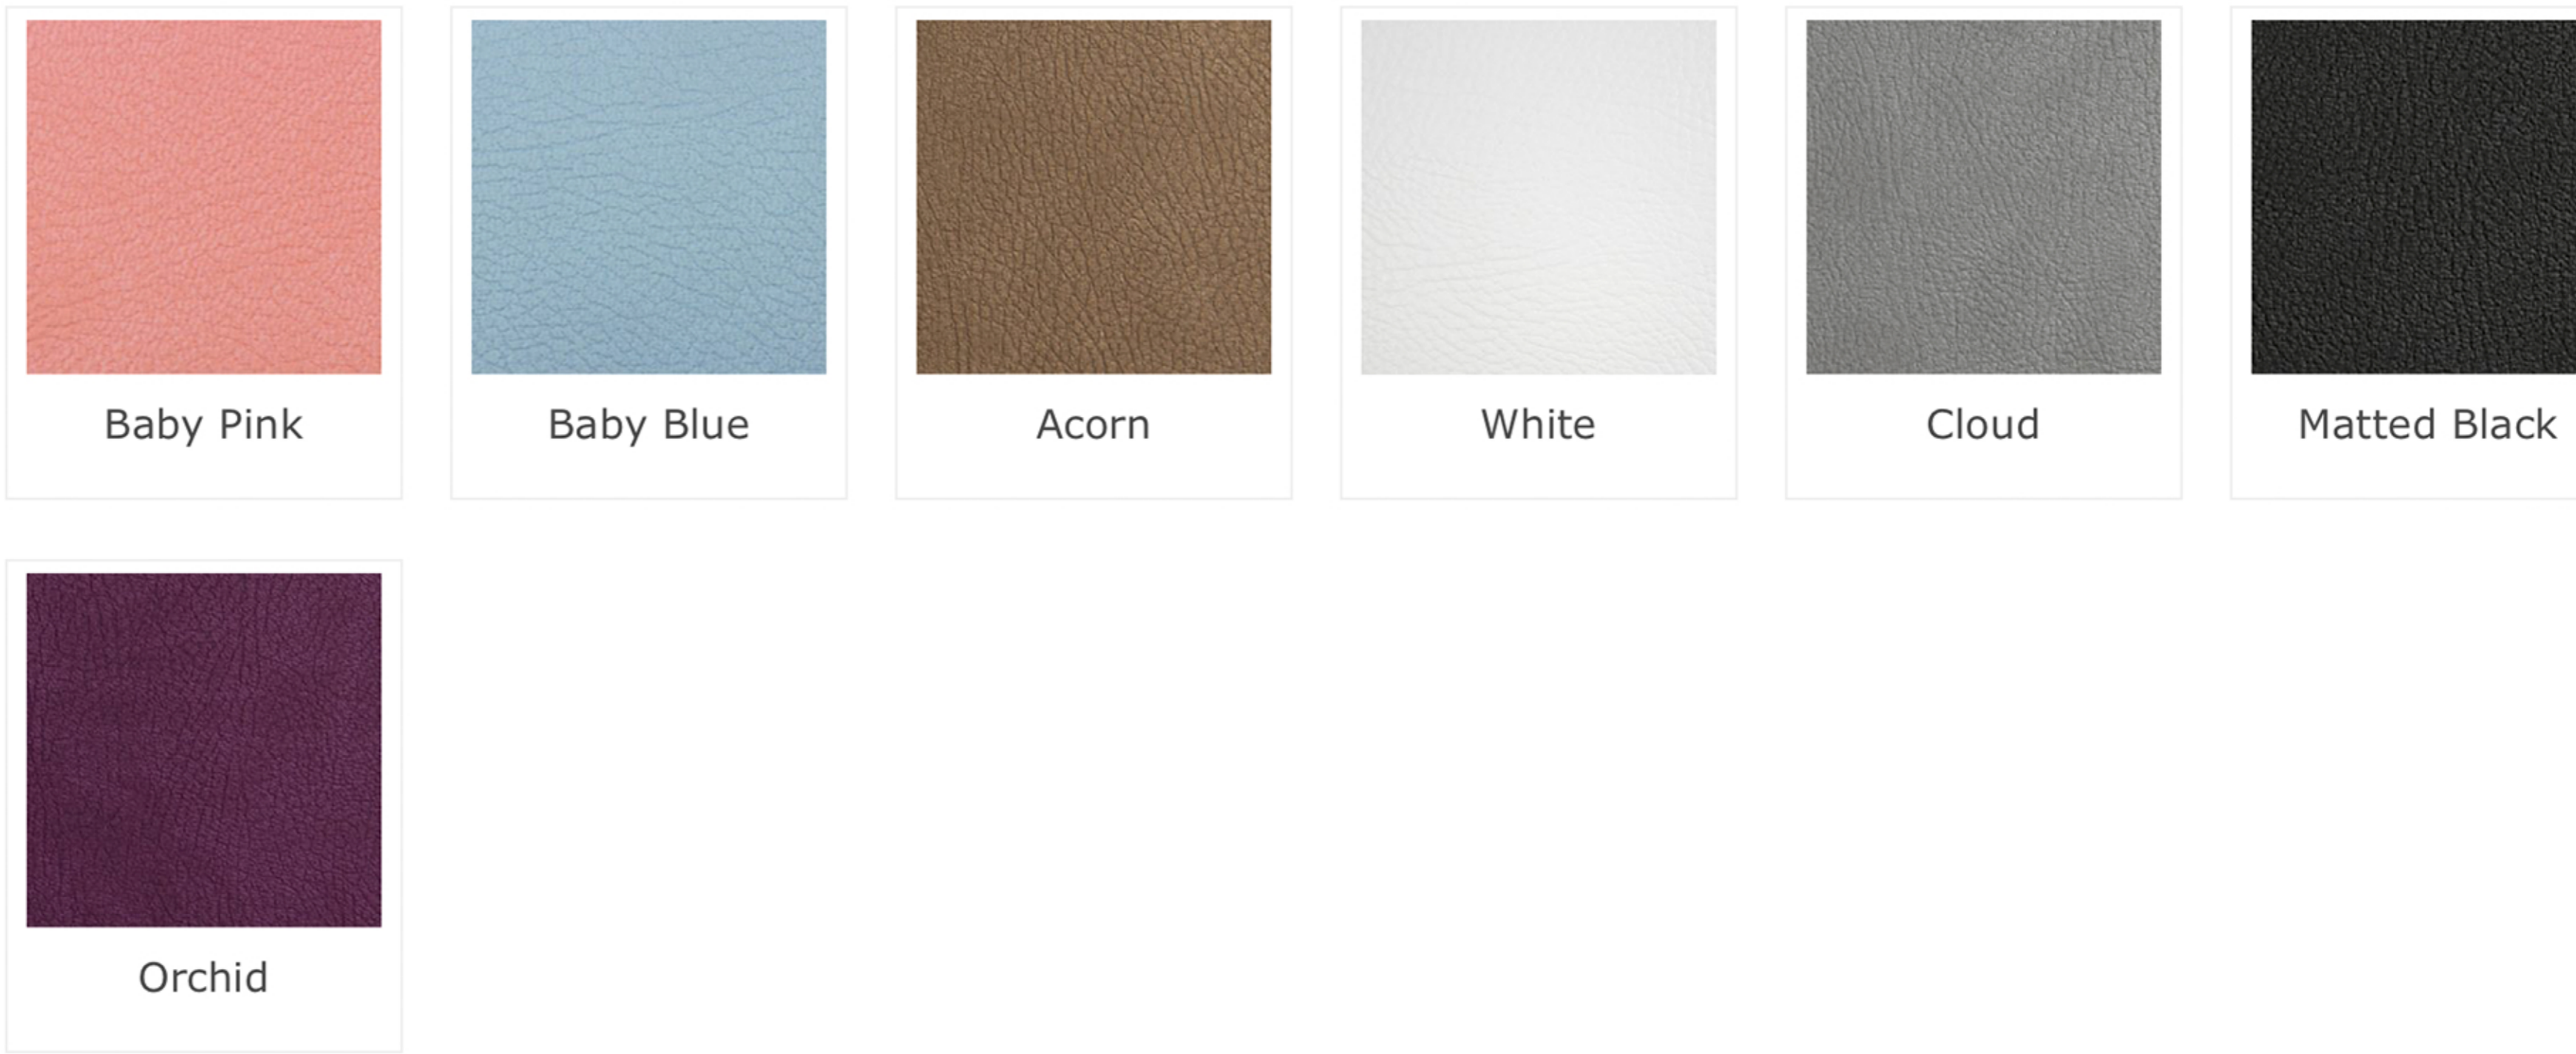

DELUXE ALBUM COVER MATERIALS

GRAMERCY LEATHER

TRIBECA LEATHER

NATURAL LINEN

CONTEMPORARY LINEN

BOOK CLOTH

SHANTUNG SILK

CHELSEA LEATHER

FULTON FABRIC NL

DELANCEY TEXTURED NL

STANTON NL

HUDSON NL

MADISON NL