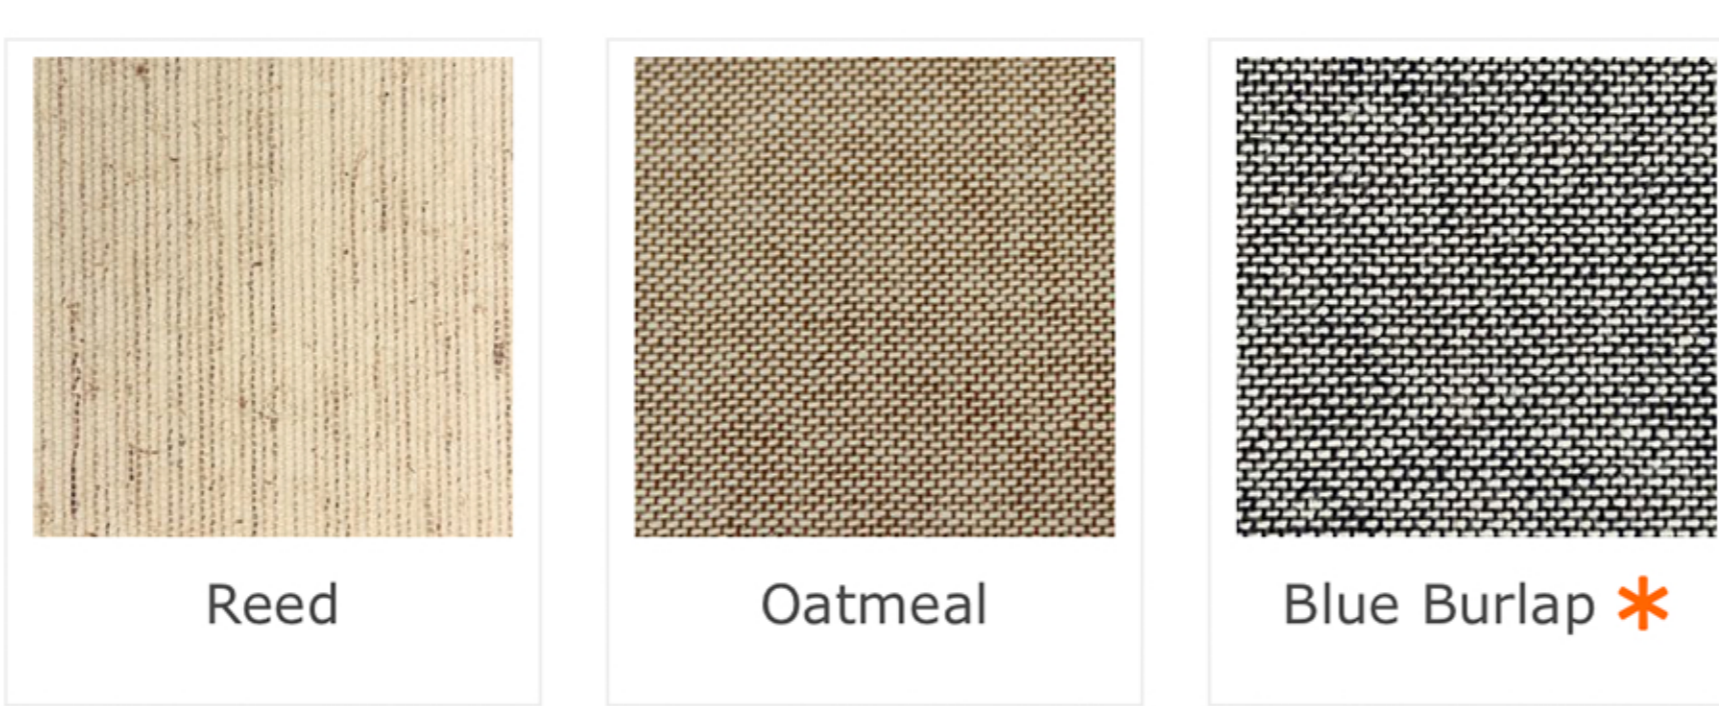

DELUXE ALBUM COVER MATERIALS

GRAMERCY LEATHER

TRIBECA LEATHER

NATURAL LINEN

CONTEMPORARY LINEN

BOOK CLOTH

SHANTUNG SILK

CHELSEA LEATHER

FULTON FABRIC NL

DELANCEY TEXTURED NL

STANTON NL

HUDSON NL

MADISON NL